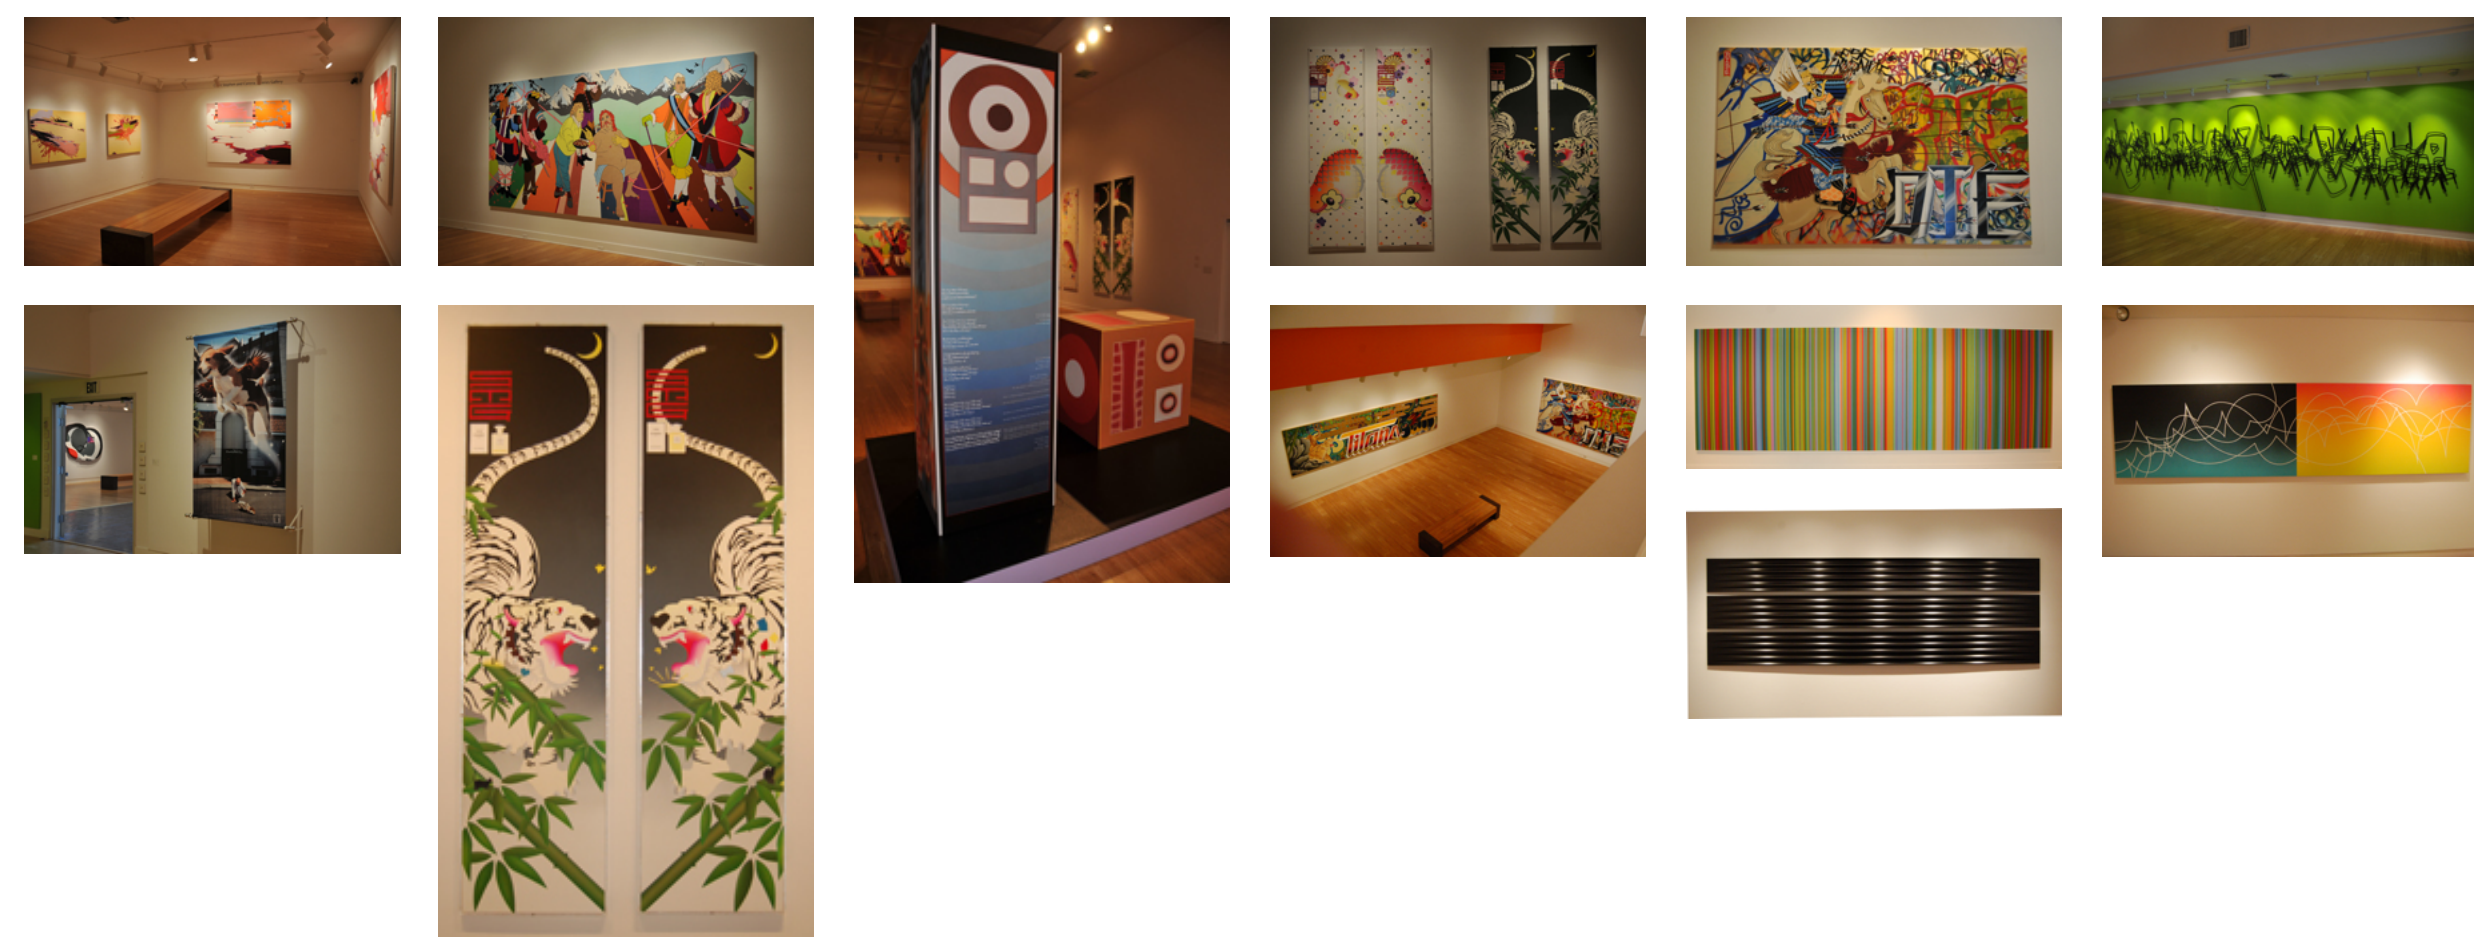

When I joined the Department of Art at UNLV in 1990, I knew that students who chose Las Vegas to study art would have to be a special breed, says Hickey, and they were. At that time, the city of Las Vegas could hardly have been considered the art destination that it is today. But it was then, as it is now, an extremely self-selecting venue. It attracts a certain kind of person, so I wasn't surprised that the kids who came here were adventuresome, cosmopolitan, self-sufficient, and indifferent to parental oversight. As a result of their industry and courage, some things that happen in Vegas don't stay in Vegas. They go out and change the world.

Since their graduation from the University, the featured artists have gone on to establish successful careers, most having been launched by Los Angeles galleries such as the Shoshana Wayne Gallery, Western Project, Suzanne Vielmetter, L.A. Louver, Mark Moore Gallery, and the Richard Heller Gallery.

Bolton Colburn, Director of Laguna Art Museum comments, Hickey, who frequently curates shows and writes essays for museums and galleries in southern California, has had a significant effect on the arts here and, as shown in *Las Vegas Diaspora*, he has been instrumental in building a new outpost for contemporary art on the eastern parameter of the West Coast in the unlikeliest of all places, Las Vegas.

We look forward to having you

VISIT US +

02

RECENT HAPPENINGS

Upcoming Exhibitions

VIEW ALL +

Granville Redmond: The Eloquent Palette

From 06/28/2020 through 09/20/2020

READ MORE +